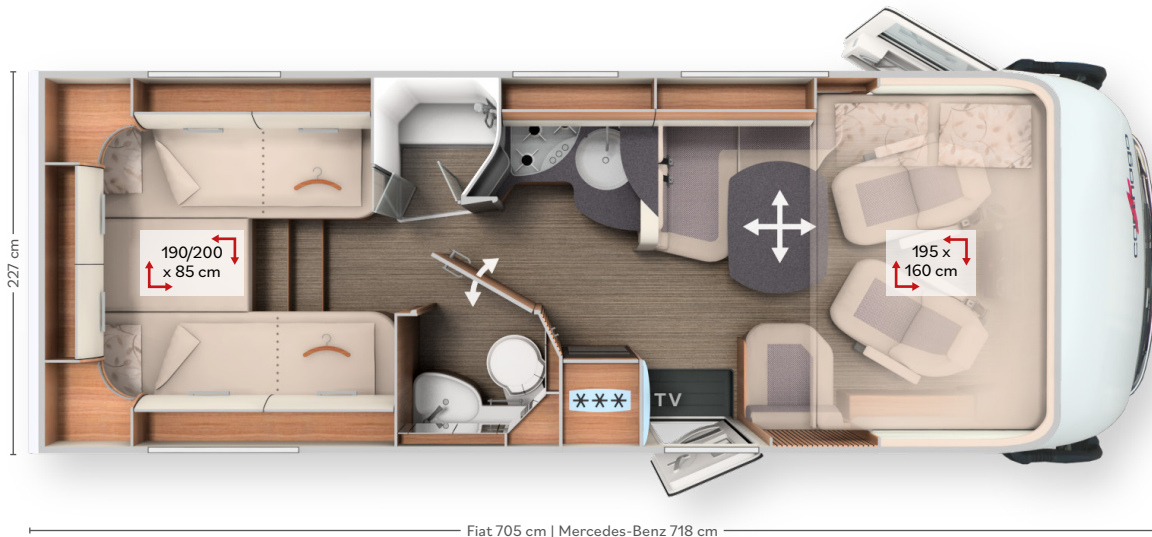

c-tourer

superior

c-tourer | 145 RB LE superior

Let yourself be impressed by having maximum comfort.

The combination of exclusive Liner genes, a compact vehicle length of just 7 metres and a lightweight vehicle is guaranteed to leave nothing to be desired.

- + A-class premium motorhome with gross weight of 3.5 t or 4.5 t possible
- + Available on the Fiat Ducato or Mercedes-Benz Sprinter basic vehicle
- + L-shaped lounge seating area with lift-up side seat bench and 360° living area table
- + Comfort corner kitchen with large work surface and elevated kitchen worktop for visual room partitioning and as additional storage
- + Comfort luxury bathroom with separable changing room
- + Large lengthways single beds with access steps
- + Wardrobes with extra-large interior height beneath the lengthways single beds
- + Scooter garage with extra-large interior height

AL-KO

Mercedes-Benz

AL-KO